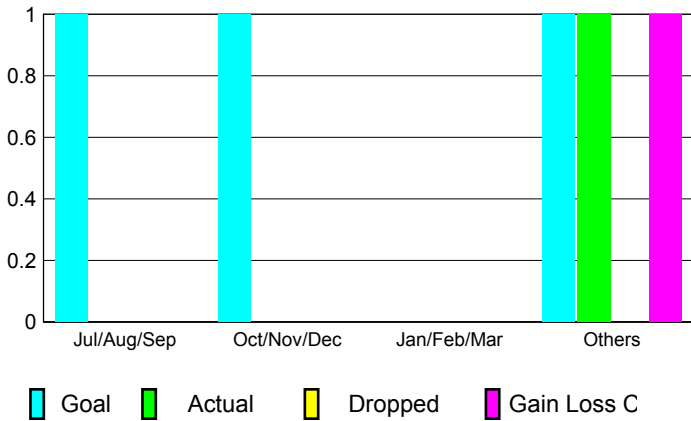

GMT: **HOWARD LEE**

Location: **NETHERLANDS**

GMT CA: **4**

**CLUBS**

Month	New Club Goal	Actual New Clubs	Actual Dropped Clubs	Gain/Loss of Clubs
<b>2012-2013</b>				
Jul/Aug/Sep	1	0	0	0
Oct/Nov/Dec	1	0	0	0
Jan/Feb/Mar	0	0	0	0
Apr/May/June	1	1	0	1
<b>Totals</b>	<b>3</b>	<b>1</b>	<b>0</b>	<b>1</b>

**Club Results 2012-2013**  
Goal, New, Dropped, Gain/Loss

**MEMBERSHIP**

Month	Net Memb Goal	Actual New Memb	Actual Dropped Memb	Gain/Loss of Memb
<b>2012-2013</b>				
Jul/Aug/Sep	33	40	72	-32
Oct/Nov/Dec	20	23	15	8
Jan/Feb/Mar	6	14	9	5
Apr/May/June	22	75	91	-16
<b>Totals</b>	<b>81</b>	<b>152</b>	<b>187</b>	<b>-35</b>