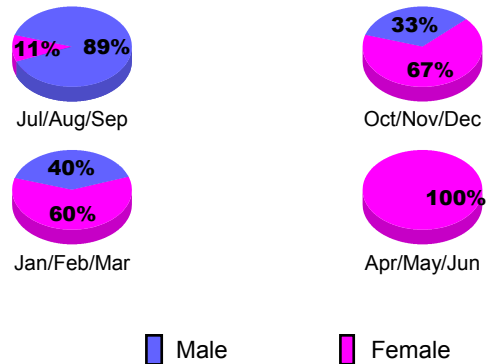

**Membership Results 2012-2013**  
Goal, New, Dropped, Gain/Loss

**YTD Status Quo Clubs 2012-2013**

Status Quo Clubs Compared to Status Quo Members

**Gender Comparison 2012-2013**

**Club Gain/Loss 2012-2013**