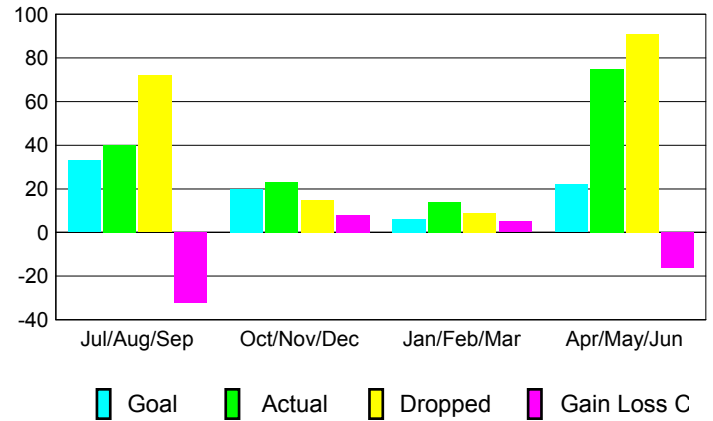

Membership Results 2012-2013
Goal, New, Dropped, Gain/Loss